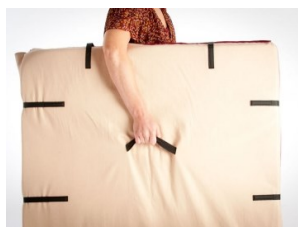

6' Table Dimensions:

Open: 72" long x 30" wide x 28½" high
Closed: 36" long x 30" wide x 3¼" high
Weight: 37 lbs.

Table Covers and Tote-Pac Covers:

Cotton/Polyester Blend
Pinwale Corduroy

Seven Colors Available:

Water Blue Burgundy
Lush Red Navy Blue
Dark Green Beige
Black

Trim Options:

Hemmed, Fringe, Braid

The Tote-Pac Cover is portable and totally self-contained.

On both the **Tote-Pac** and **Custom Covers**, the skirt wraps around three sides of the table and attaches to the top piece with a continuous Velcro® strip.

Both feature pockets in the back drape to store gloves, polish cloths, mallets, pencils, etc.

Item

Handbell Tables

6036	Totable 6' (30" wide; folds in the middle to be 3' long for storage & portability)	\$265.00
3031	Totable 3' with black vinyl coated top (36" long x 30" wide x 28½" high – 21 lbs.)	\$159.00

Foam Pads 36" x 30" x height

3043	3" Pad	\$40.00
3044	4" Pad - Regular Density	\$52.00
3045	4" Pad - Super Soft Density	\$47.00

Custom Table Cover - 2 pieces with front skirt

3046	3' table	\$345.00
6046	6' table	\$455.00
8046	8' table	\$510.00
9046	9' table	\$575.00