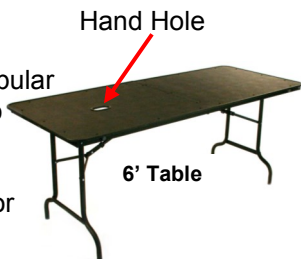

Ringling Accessories

Curtis Murdock, Consultant

800.868.0101

MurdockMusic@yahoo.com

Malmark
BELL CRAFTSMEN

Prices effective January 1, 2017
Add shipping charges and applicable taxes.

Totable 6' Table

Black vinyl coated top with tubular steel legs that are attached to steel frame, not to wood top. Folds in half for storage and portability. Has a hand hole for easy carrying by one person.

6' Table Dimensions:

Open: 72" long x 30" wide x 28½" high
Closed: 36" long x 30" wide x 3¼" high
Weight: 37 lbs.

Table Covers and Tote-Pac Covers:

Cotton/Polyester Blend
Pinwale Corduroy

Seven Colors Available:

Water Blue Burgundy
Lush Red Navy Blue
Dark Green Beige
Black

Trim Options:

Hemmed, Fringe, Braid

The Tote-Pac Cover is portable and totally self-contained.

On both the **Tote-Pac** and **Custom Covers**, the skirt wraps around three sides of the table and attaches to the top piece with a continuous Velcro® strip.

Both feature pockets in the back drape to store gloves, polish cloths, mallets, pencils, etc.

Item

Handbell Tables

6036	Totable 6' (30" wide; folds in the middle to be 3' long for storage & portability)	\$265.00
3031	Totable 3' with black vinyl coated top (36" long x 30" wide x 28½" high – 21 lbs.)	\$159.00